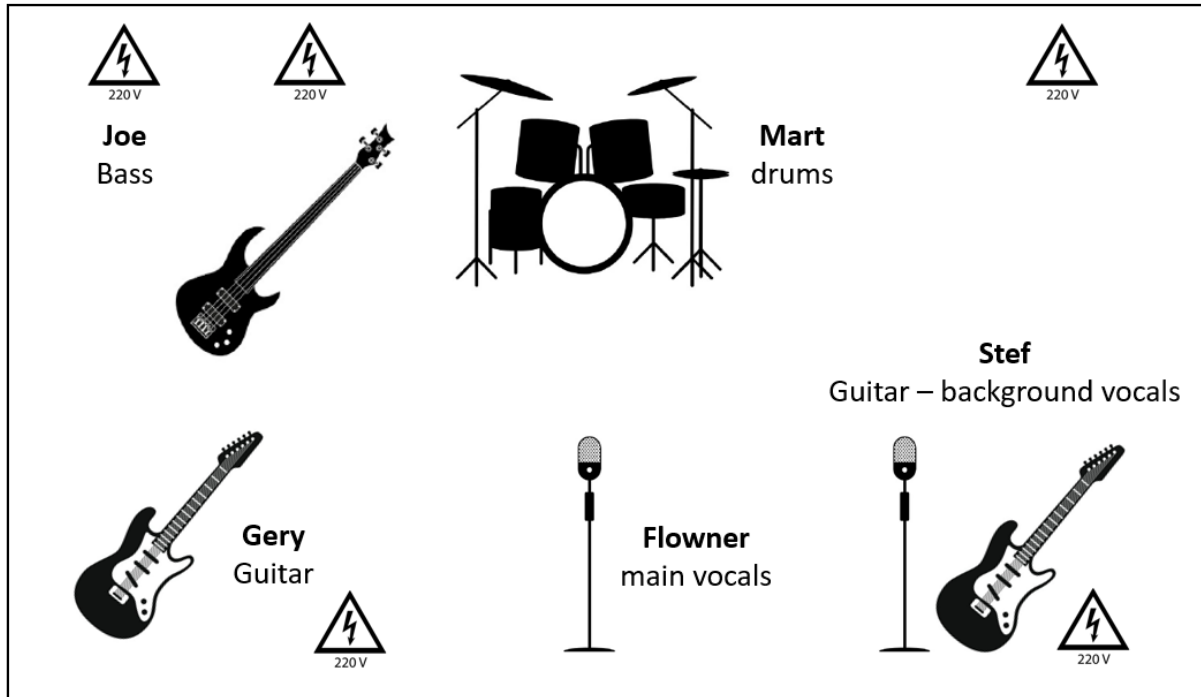

GRANDPAS BASEMENT

Stage Rider

Stage Plan

instrument	name	microphone	comments	effects
main vocals	Flowner	Sennheiser E945	wireless Sennheiser EW 500	reverb, delay
backing vocals	Stef	t.bone Elvis		reverb, delay
Guitar	Stef	D.I.	Helix Floor	
Guitar	Gery	D.I.	Friedman Runt 50 Tube Amp	
Bass	Joe	D.I.	Galien Krüger RB400	
drums	Mart	required	ideally 12 microphones	

Monitoring

We bring our own in ear monitor rack and will take care of it. All signals will be sent to the FOH via a 24 channel splitter.

Others

We will bring our own vocal microphones. For the drums a complete set of microphones is required.